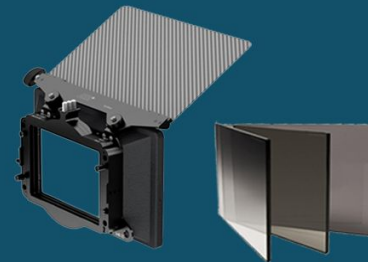

Rp 2.500.000 / Day