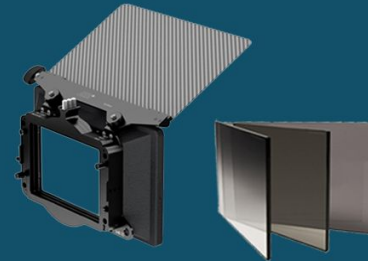

Rp 2.500.000 / Day