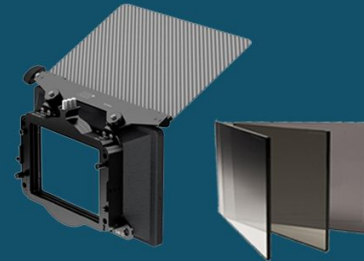

Rp 3.000.000 / Day