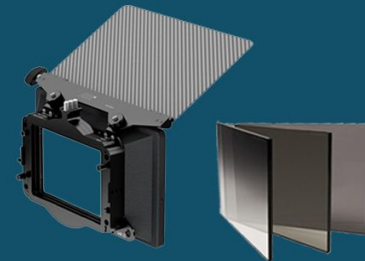

Rp 1.900.000 / Day