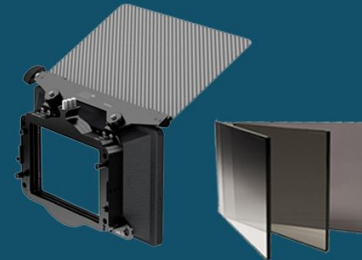

Rp 3.000.000 / Day