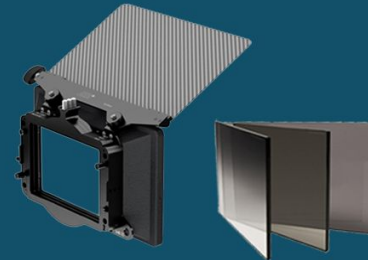

Rp 2.500.000 / Day